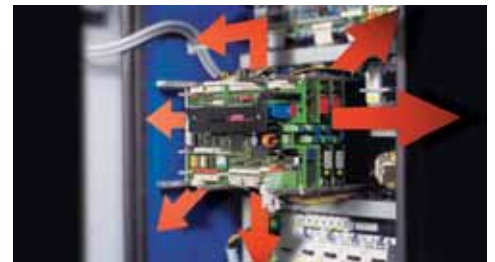

**Ideal speed –
more customer
confidence**

↑ The travel and lift drives are **frequency controlled for a soft and smooth start** and **variable speed control.** There is less stress on the components, the machine runs smoothly and customers experience the gantry car wash as safer.

**Five frequency
converters –
extraordinary
speed**

↑ The side washer positioning drive **frequency control** provides **maximum dynamics.** This means that the vehicle sides are also washed quickly.

**Adjustable side
washers –
complete wash,
clean all over**

↑ During washing, the **side washers** are **inclined** automatically at an angle matching the shape of the vehicle. This **ensures an excellent washing result on all shapes of vehicle.**

Permanent self monitoring – reliable control

↑ The machine **monitors the main components permanently**. Thanks to selfdiagnostics, faults can be avoided before they happen, **thereby minimising downtimes**.

Easy access, simple operation

↑ **The controllers, the metering pumps and the chemical containers** are all accommodated in the front gantry, from where they are **easy to access**.