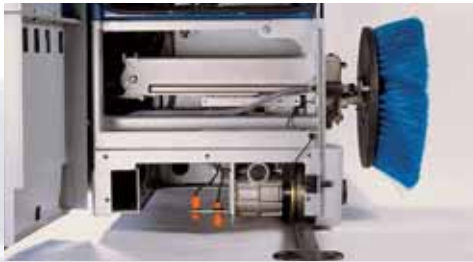

**Ideal speed –
more customer
confidence**

↑ The travel and lift drives are **frequency controlled for a soft and smooth start** and **variable speed control.** There is less stress on the components, the machine runs smoothly and customers experience the gantry car wash as safer.